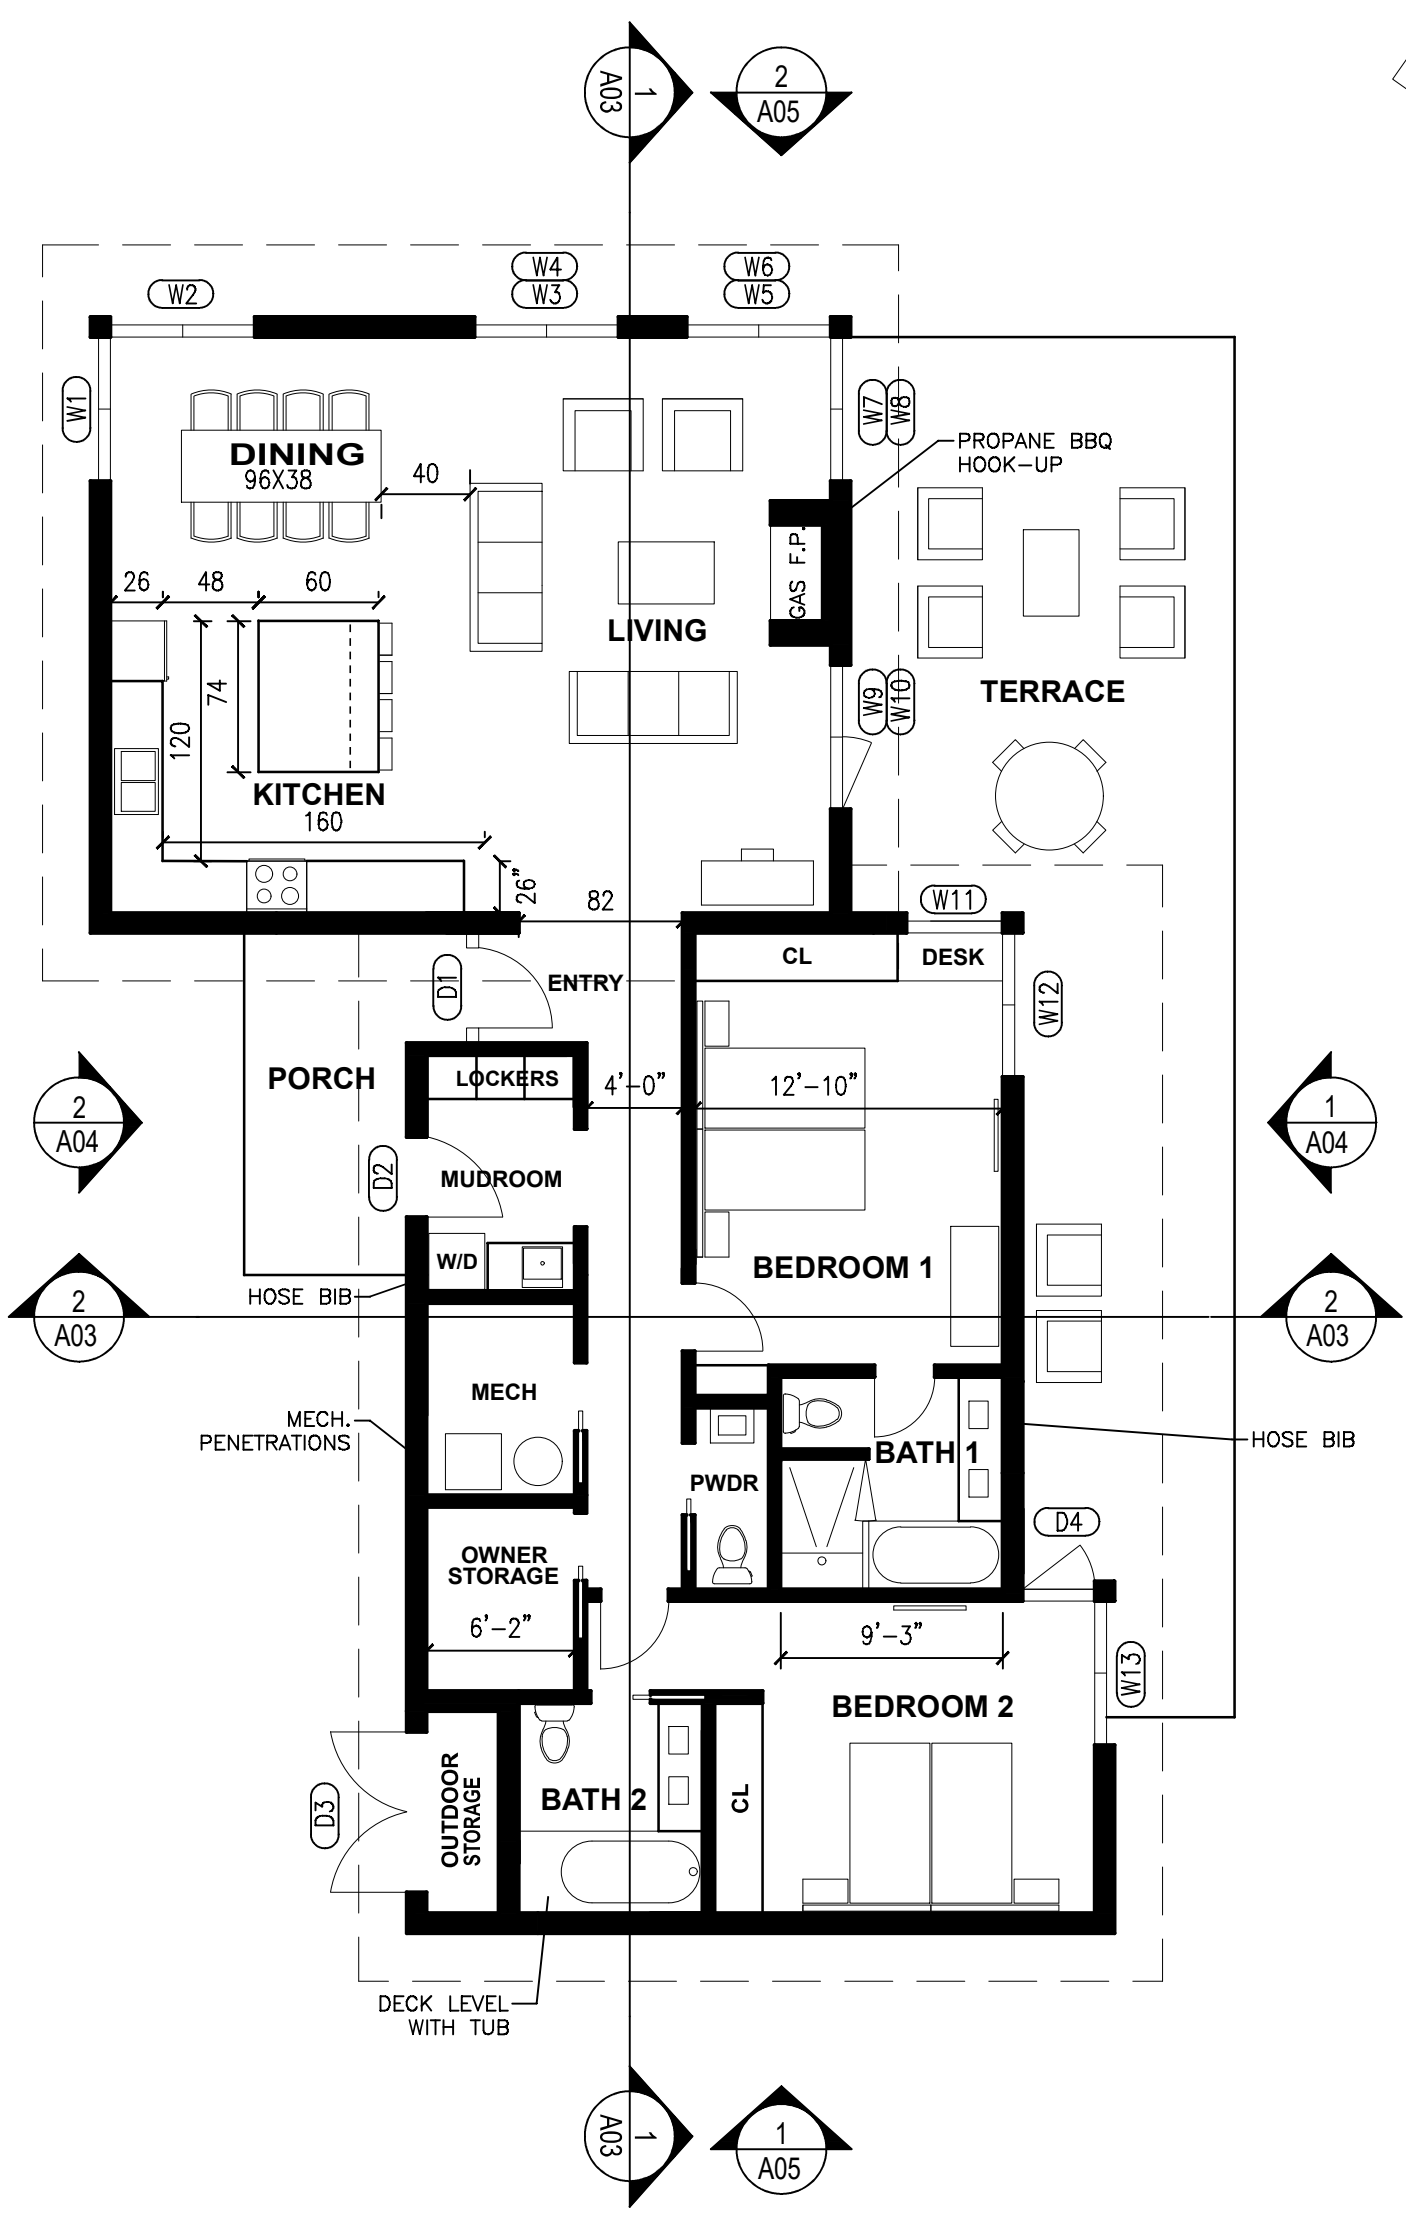

31'-10 1/2" 16'-0"
29'-11"

25'-10 1/2"
23'-11"
4'-7"
9'-10"
8'-0"
7'-8"
8'-5"

24'-11 1/4"
57'-6"
18'-0"
27'-10"
8'-10"
13'-0"
14'-11 1/2"

3'-0" 8'-0" 15'-10 1/4" 5'-0"
29'-10 3/4"

FIFE
2 BEDROOM (1932 SQ FT)

SCALE: 1/8" = 1' - 0"

A01